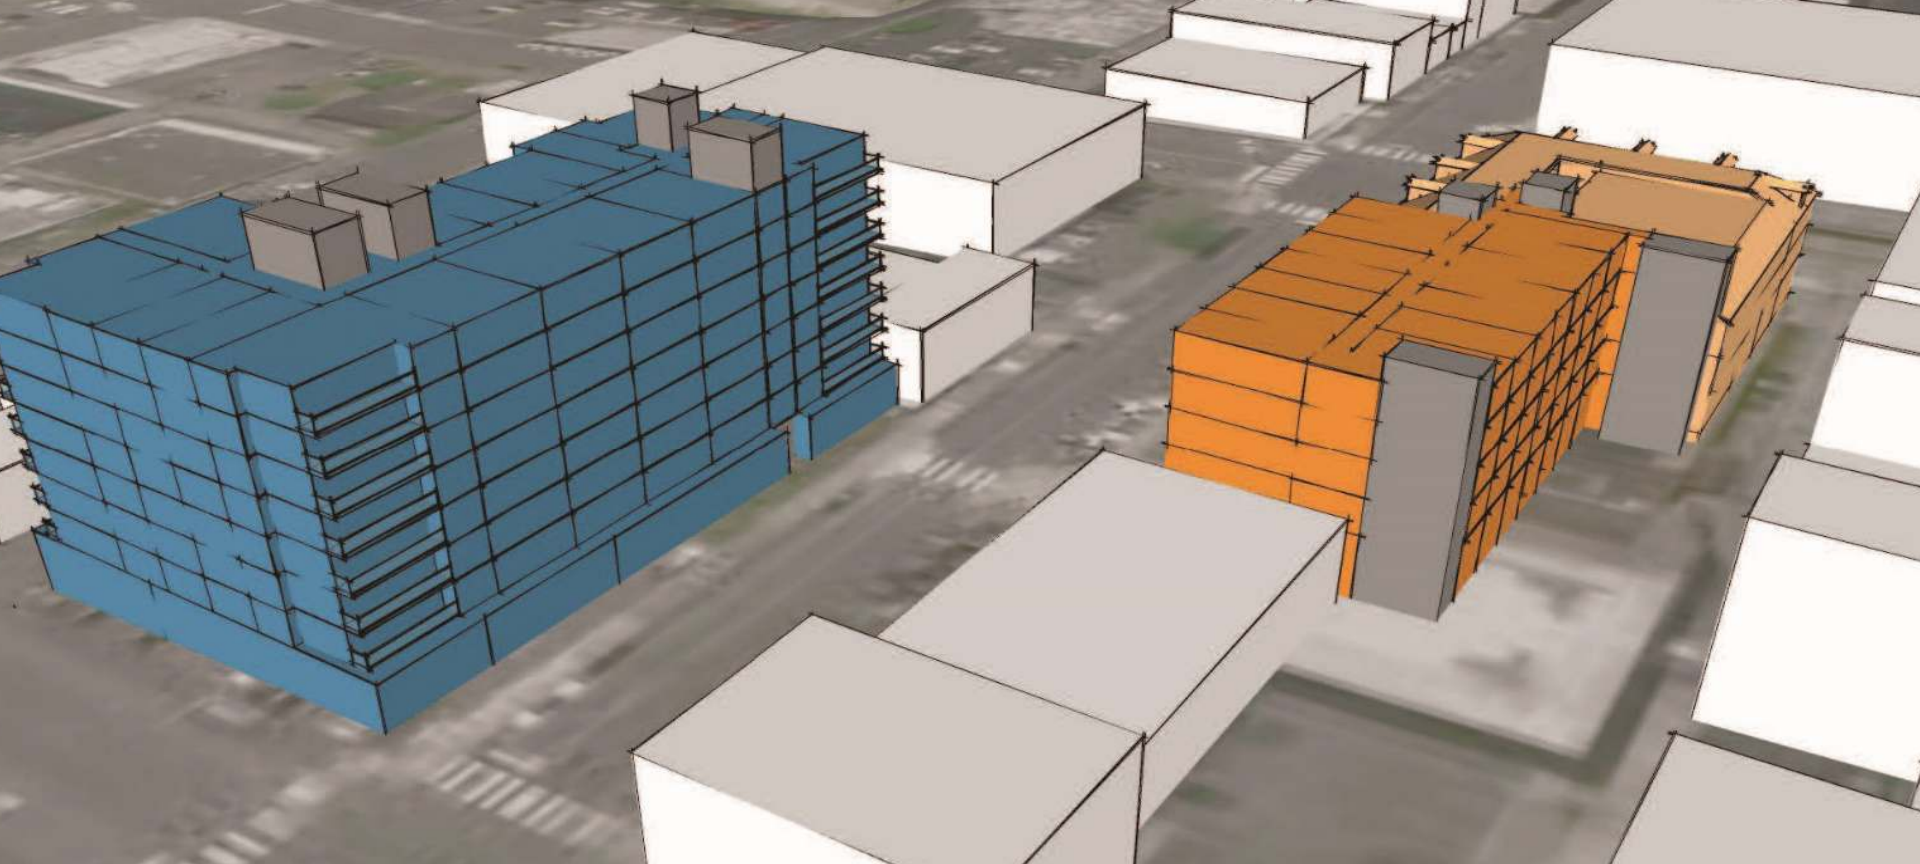

HISTORIC DOWNTOWN REDEVELOPMENT

- Without OZ: *“Everett is a decade away for us”*
  - Trent Development, mid-2018
- With OZ: *“We just put the YMCA site under contract”*
  - Trent Development, early 2019