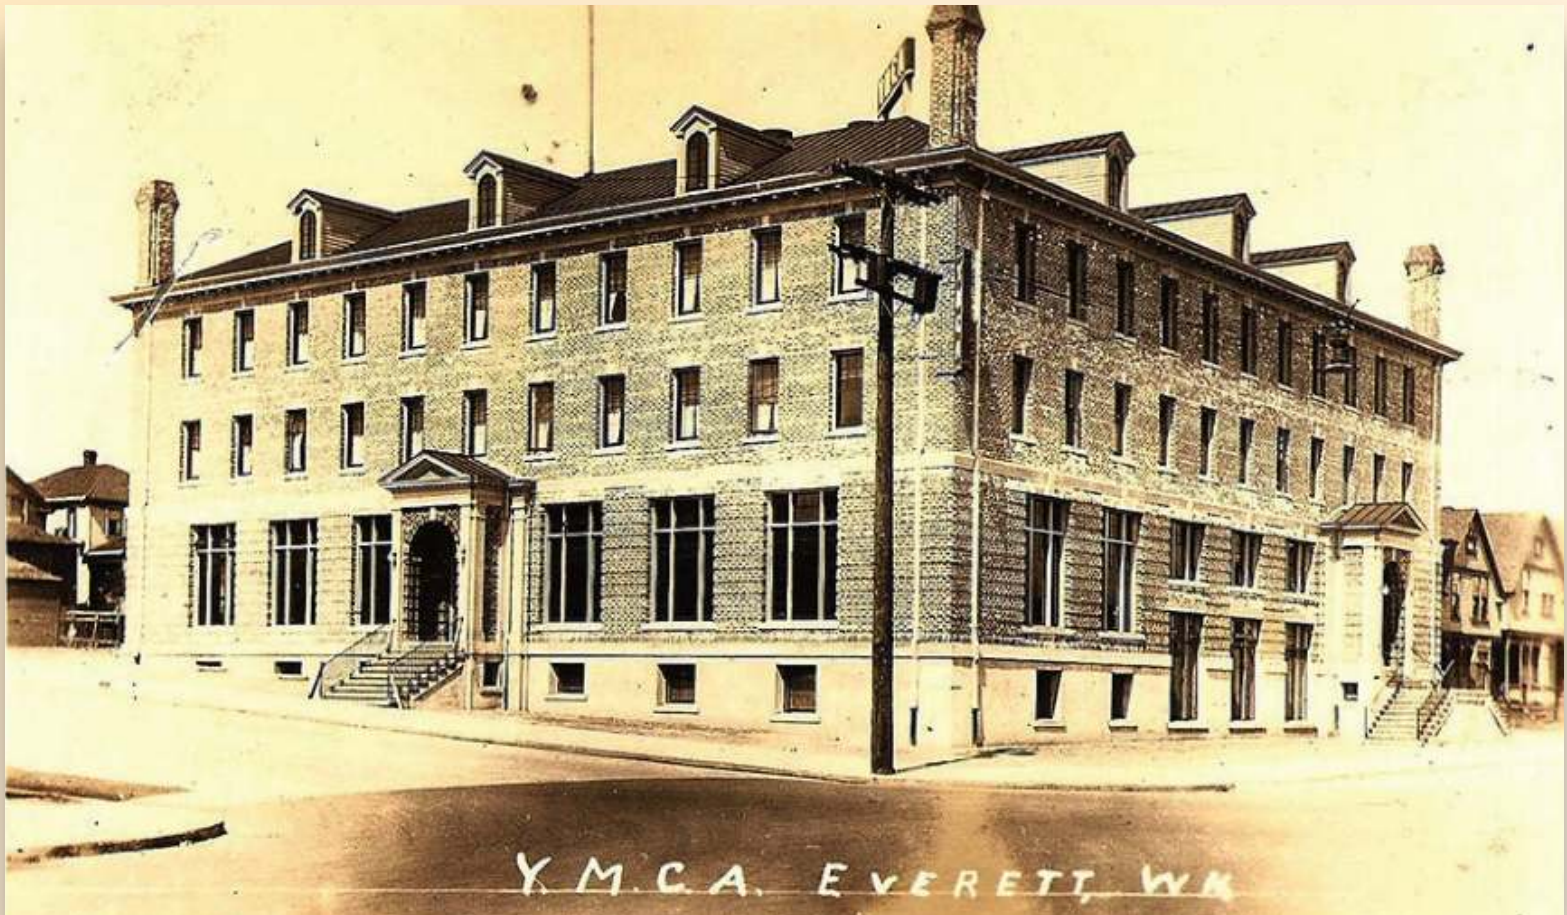

An aerial photograph of Everett, Washington, taken at sunset. The sky is a mix of orange, pink, and purple. In the foreground, a large, modern apartment building with white and grey facades and red balconies is prominent. To the left, there are smaller residential houses and a parking lot. In the background, a large body of water (Puget Sound) is visible, with several port cranes and a ship docked. The Olympic Mountains are visible in the distance under the colorful sky.

City of Everett OZ Impact

Mayor Cassie Franklin

TACOMA

BELLEVUE

REDMOND

SEATTLE

EVERETT

HISTORIC DOWNTOWN REDEVELOPMENT

HISTORIC DOWNTOWN REDEVELOPMENT

HISTORIC DOWNTOWN REDEVELOPMENT

- Without OZ: *“Everett is a decade away for us”*
 - Trent Development, mid-2018
- With OZ: *“We just put the YMCA site under contract”*
 - Trent Development, early 2019

RIVERFRONT

RIVERFRONT

RIVERFRONT

Shelter
HOLDINGS

RIVERFRONT

- Without OZ: Phased over 10 years
- With OZ: 50% being built now

OZ BUSINESS INVESTMENT

City of Everett